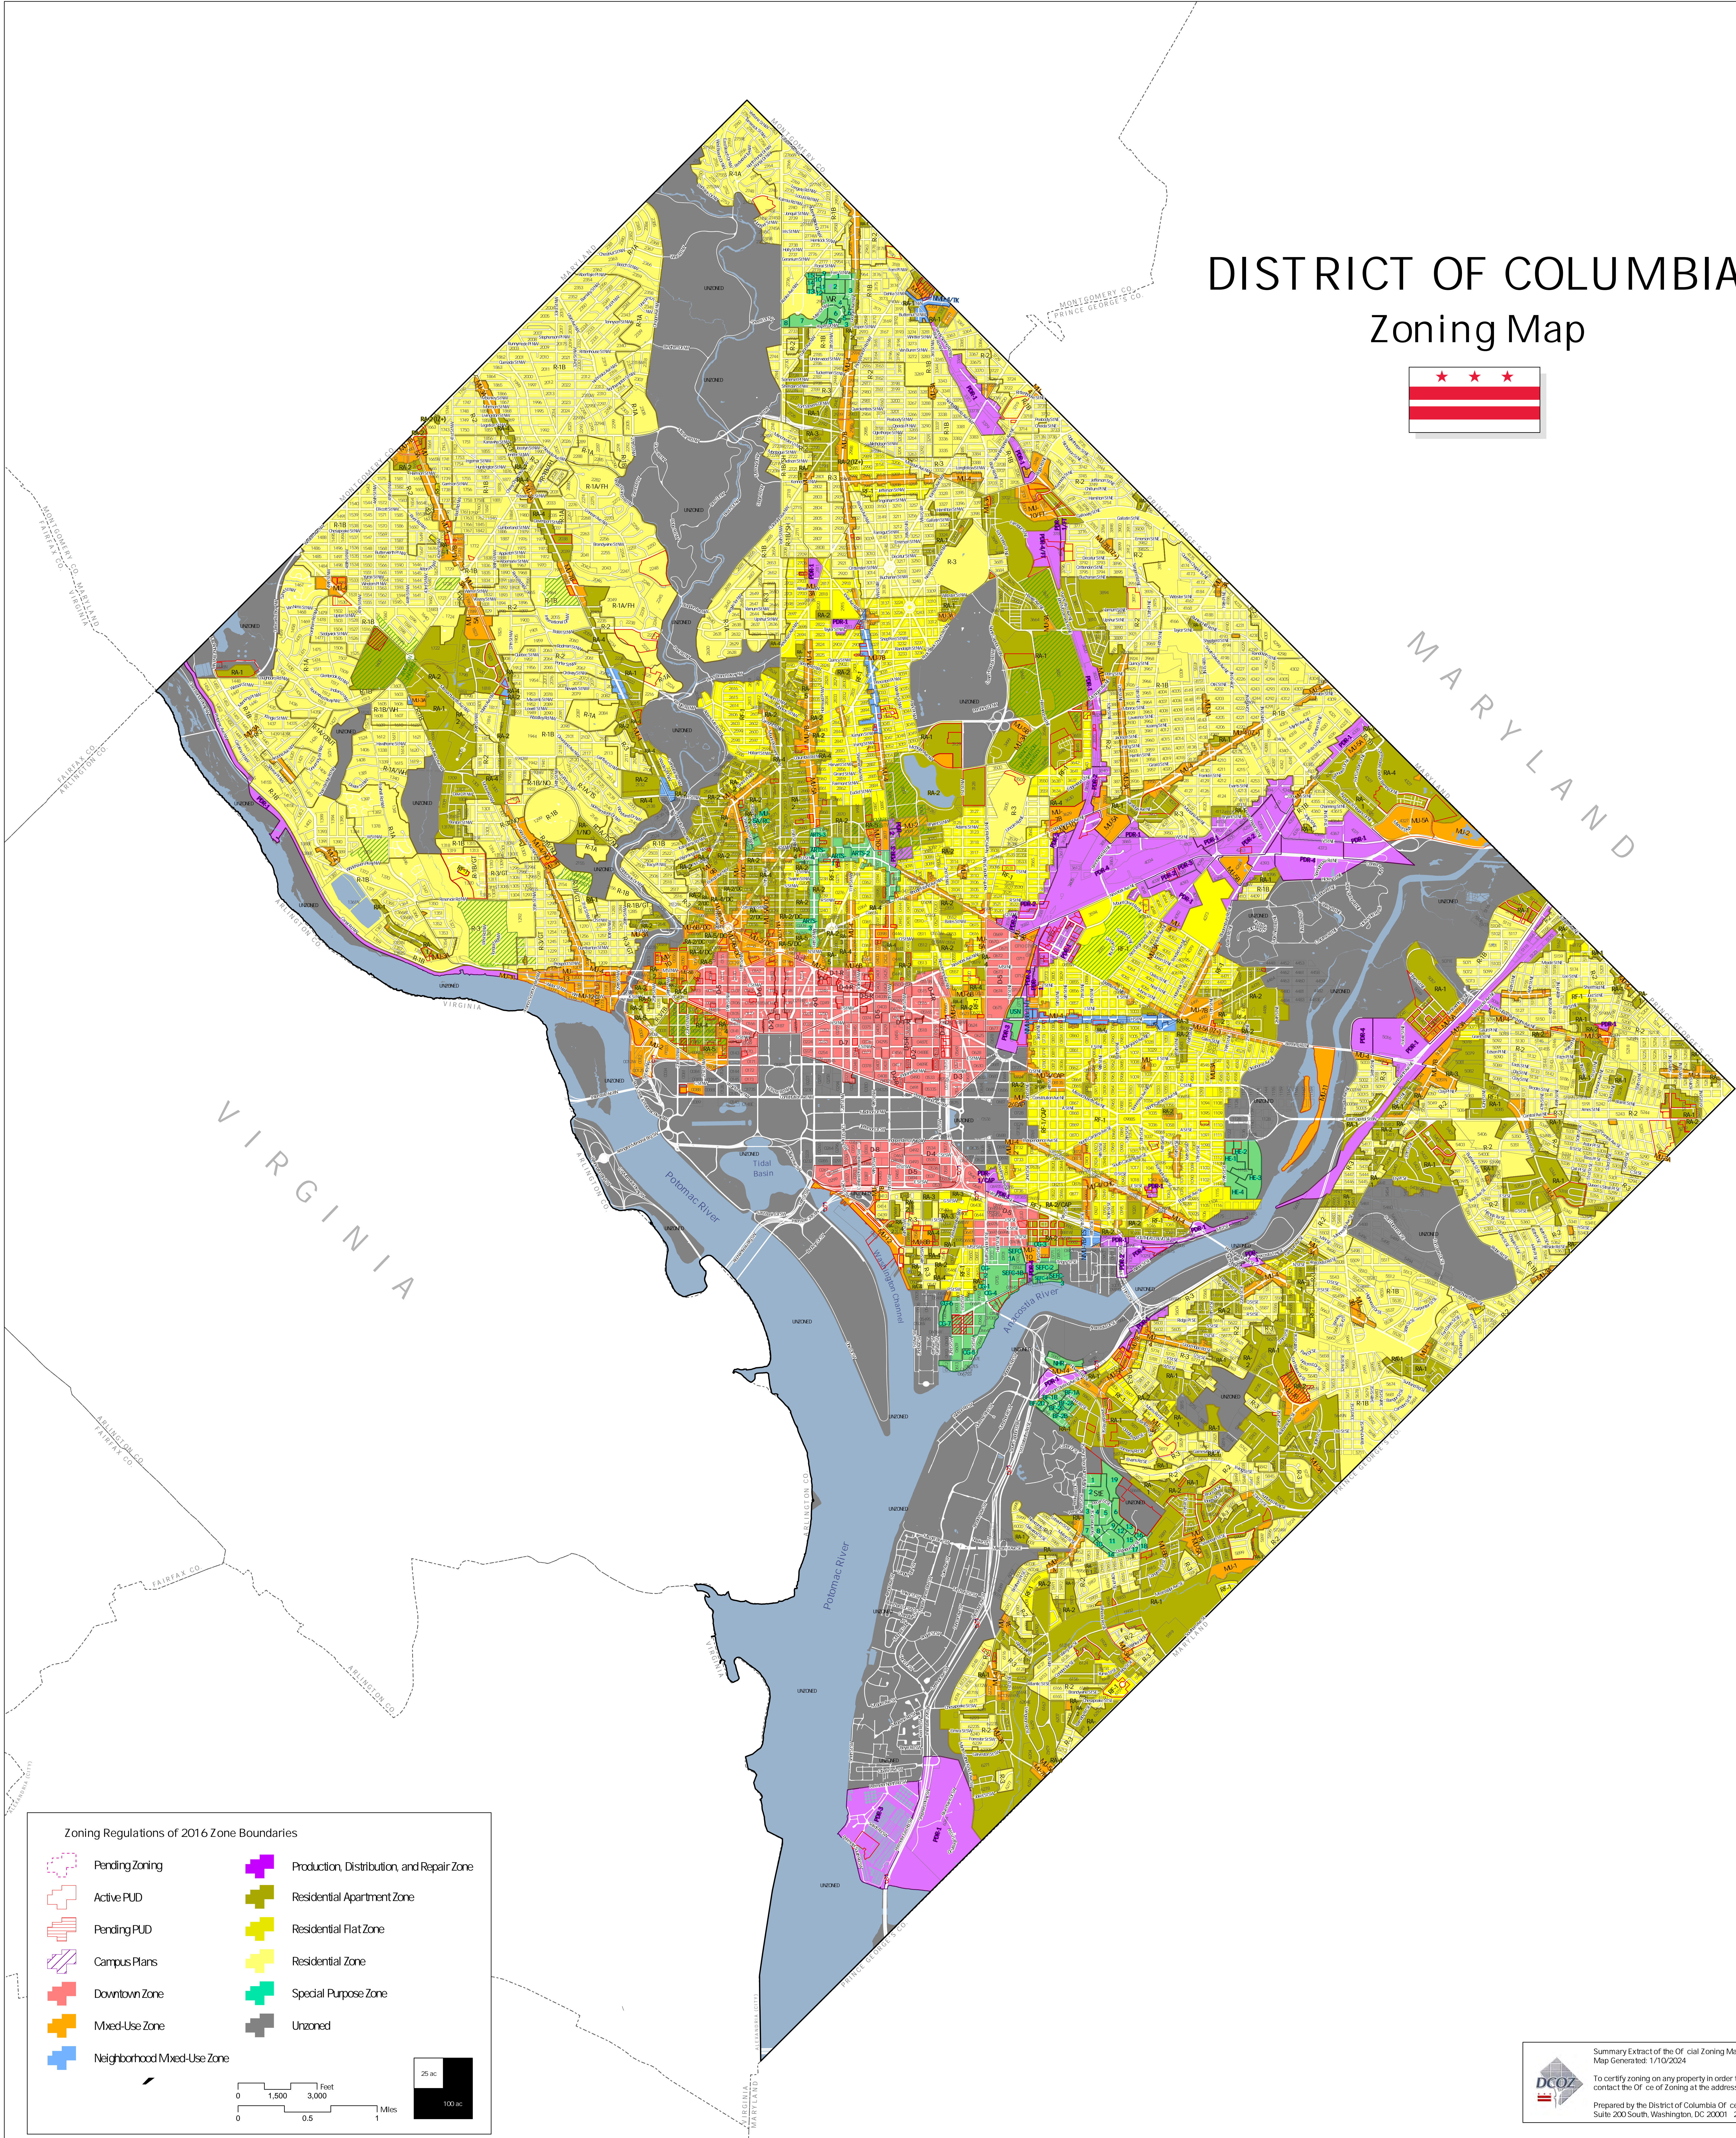

DISTRICT OF COLUMBIA Zoning Map

Zoning Regulations of 2016 Zone Boundaries

	Pending Zoning		Production, Distribution, and Repair Zone
	Active PUD		Residential Apartment Zone
	Pending PUD		Residential Flat Zone
	Campus Plans		Residential Zone
	Downtown Zone		Special Purpose Zone
	Mixed-Use Zone		Unzoned
	Neighborhood Mixed-Use Zone		